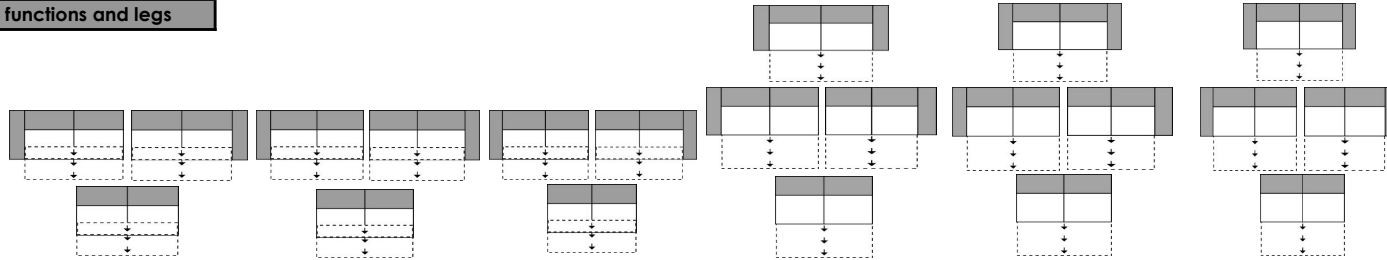

Sample configuration with special type:

1,5ALmed-1,5oAmed-1,5ARmed

Model Intermezzo

Dimensions	ca. cm
Height	78/81/84/83/86/89
Depth	97
Seat height	42 oder 45 oder 48
Seat depth (with cushion)	74 (56)

For technical reasons, the sleep function in combination with the element "angular corner large" cannot be made without a gap closure, so that no closed lying surface can arise. Because of that arising gap of about 20 cm, we exclude this combination.

Seat height 48 cm is not available in combination with the cross-sleeper

SURCHARGES for functions and legs

Comfort bed with storage
seat depth with function: 81 cm

Cross-sleeper
Seat depth with function: 122 cm