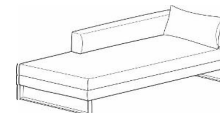

Model Avola

Dimensions	approx. cm
Height	85
Depth	100
Seat height	44
Seat depth	62

Model types - Individual types

97 x 178 cm

97 x 178 cm

112 x 178 cm

112 x 178 cm

97 x 194 cm

97 x 194 cm

Prices in Euro EKNN	LAL medium
	7127
	Longchair medium armrest left
	including 1 back cushion 65 x 50 cm
price-goup 6	
price-goup 8	
price-goup 10	
price-goup D	
price-goup H	
price-goup J	
price-goup M	
price-goup X	