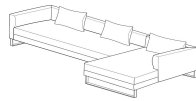

Model types - possible combinations (excerpt)

304 x 178 cm