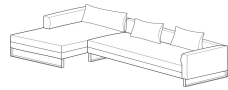

178 x 304 cm

Prices in Euro EKNN	3AL-LAR
	8107
	3-seater armrest left - longchair armrest right
	including 2 back cushions 75 x 50 cm + 1 back cushion 85 x 50 cm
price-goup 6	
price-goup 8	
price-goup 10	
price-goup D	
price-goup H	
price-goup J	
price-goup M	
price-goup X	

LAL-3AR
8108
Longchair armrest left - 3-seater armrest right
including 2 back cushions 75 x 50 cm + 1 back cushion 85 x 50 cm